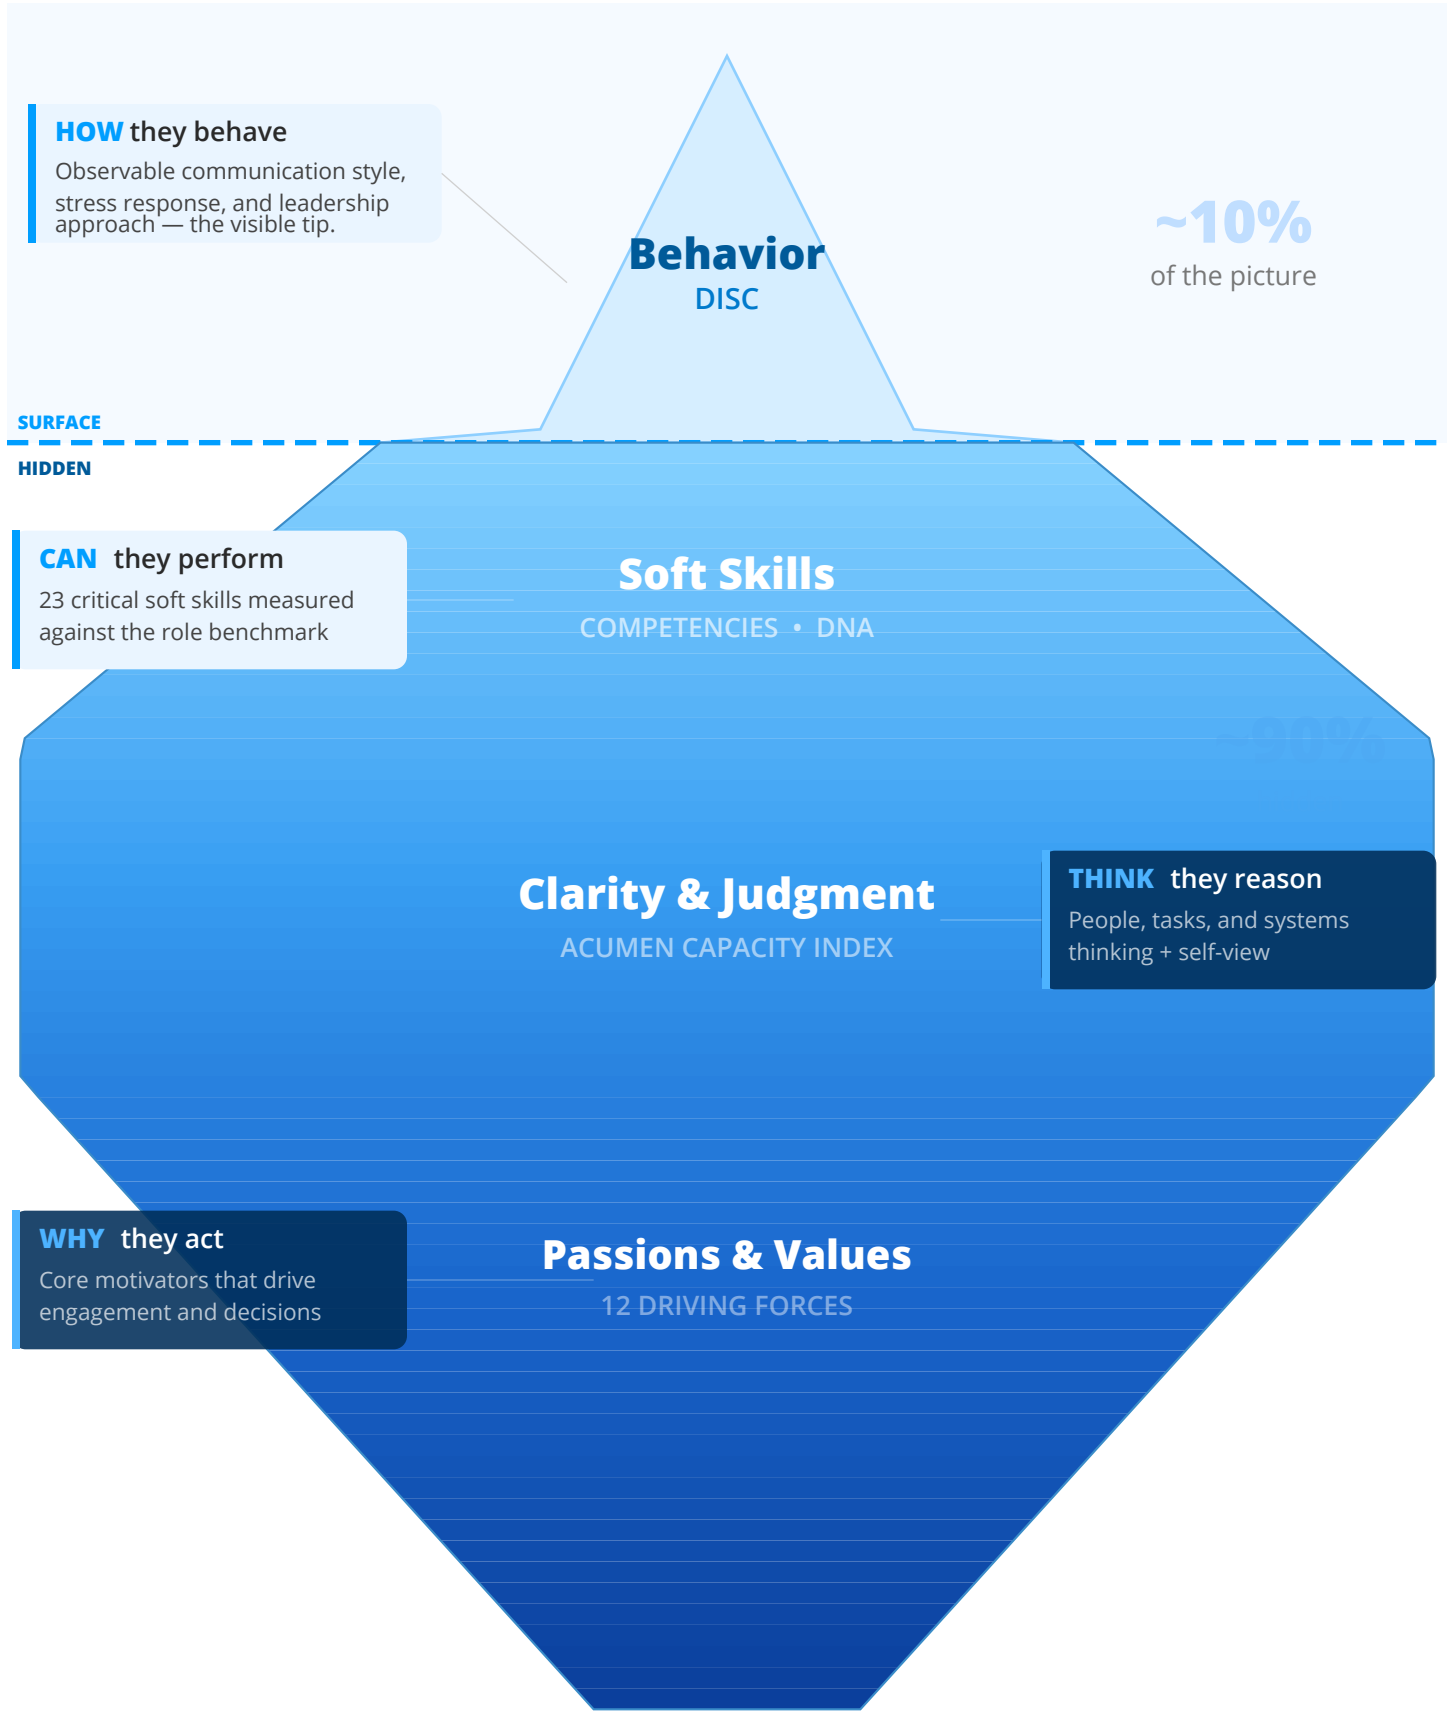

The Hidden Depth of Your Team

What you see is only the surface. TriMetrix® HD reveals the complete picture.

Most hiring decisions are based on the 10% you can see.
TriMetrix® HD reveals the rest.